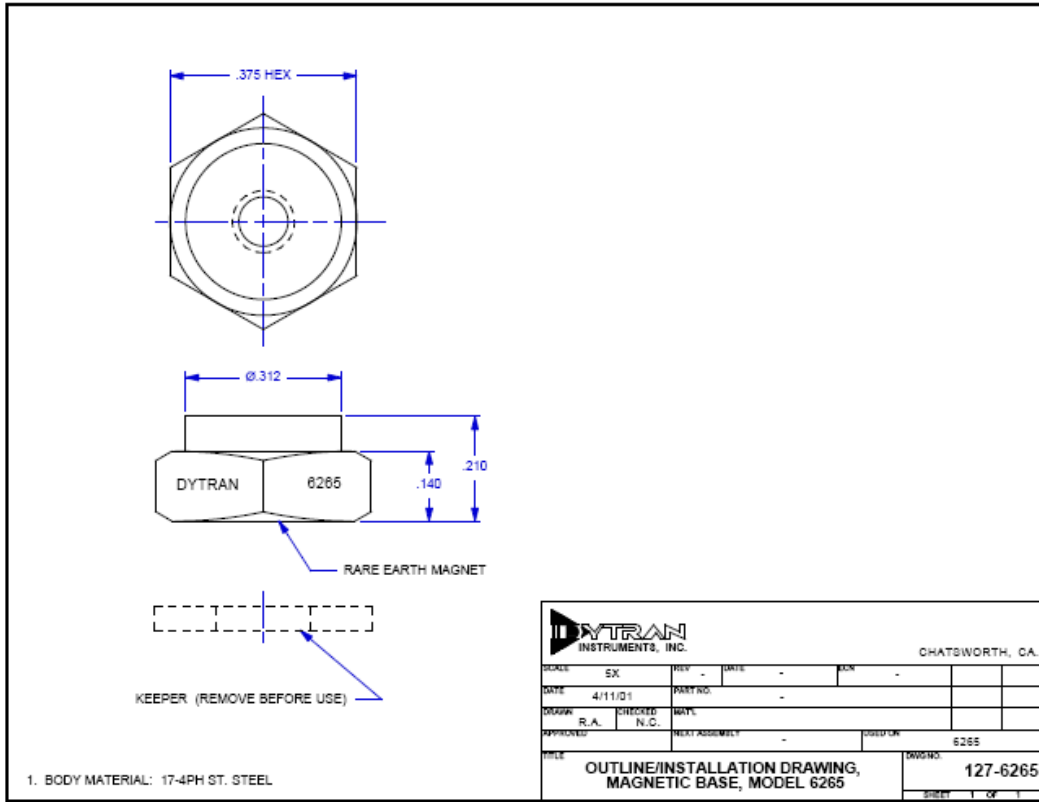

"Your Direct Source for Condition Monitoring, Test & Measurement"

www.reliabilitydirectstore.com

2911 South Shore Blvd, Suite 170, League City, TX USA 77573 Phone: 281-957-5283 Fax: 281-334-4255

RELIABILITY DIRECT, INC.